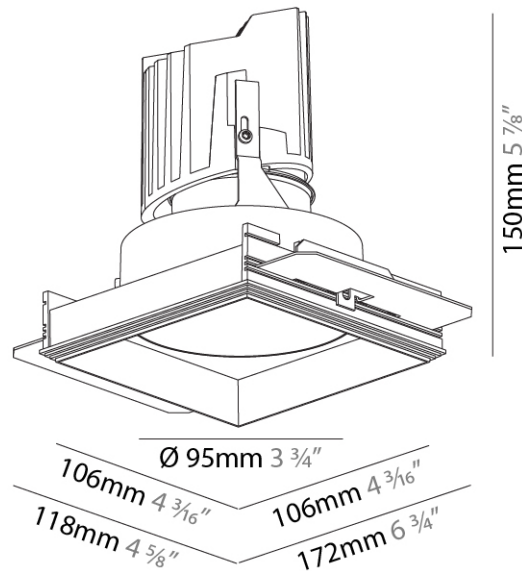

PHYSICAL

Shape: Square
Diameter (mm): 95
Diameter (in): 3 3/4
Length (mm): 106
Length (in): 4 3/16
Width (mm): 106
Width (in): 4 3/16
Depth (mm): 150
Depth (in): 5 7/8

Ceiling Thickness (mm): 10 / 12.5 / 15 / 25
Ceiling Thickness (in): 3/8 or 1/2 or 9/16 or 1

Min. Recessing Depth (mm): 170
Min. Recessing Depth (in): 6 11/16

Light Distribution: Downlight
Weight (kg): 0.705
Weight (lbs): 1.55

Fixture Finish: SSR / BKV / CWI / CRY / HAB / UFT / ITA / RUA / FTG / MYG / LOD / PUS / FRO / FUP / KIA / POP / BLS / SPG / MEY / GOH / GUM / CHC / COM / ABZ / JAG / OBR / MOS / ROR

Fixture Material: Aluminum Die Cast
Cut-out Measurements: 120mm / 4 3/4" x 120mm / 4 3/4"
Upon Request: Unique Ceiling Thickness

ELECTRICAL

Lamp Type: LED (Zhaga Standard)
Input Wattage (W): 15.5
Total Output Wattage (W): 14.5
Dimming: Tri-Mode (Non-Dimming and Phase Dimming (120Vac only) and 0-10V Dimming)
Driver Included: No
Driver Location: Recessed Housing
Driver Type: Constant Current - Universal
Driver Class: Class 2
Housing: See components
Input Voltage (V): 120 - 277
Constant Current (MA): 500

LED

Number of LEDs: 1
Color Temperature (°K): 2700 / 3000 / 3500 / 4000
Max. Delivered Lumen (lm): 940 / 980 / 1029 / 1050
Nominal Lumen (lm): 1386 / 1438 / 1511 / 1542
CRI: >90 CRI
Efficiency (%): 87.9 / 88.4 / 87.9
Lamp Life (hrs): 50000

Upon Request: RGB-W Tunable White Special Color Temperature Special LED

OPTICAL

Reflector*: 20 / 40 / 60
Upon Request: Special Beam Angles

© 2024 Zaneen Lighting, Inc. 128-3382, F 416-247-9319, www.zaneen.com

Available for international specifications by adding 'INT' at the end of the existing Model #. For assistance on 'custom' specifications, contact zteam@zaneen.com. In a constant effort to supply the best product, we reserve the right to change specifications or materials without notice. The most recent specification sheets are found at zaneen.com

IP rating: IP20