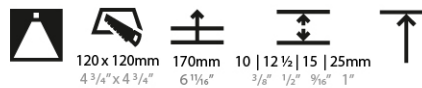

PHYSICAL

Shape: Square
Diameter (mm): 95
Diameter (in): 3 3/4
Length (mm): 106
Length (in): 4 3/16
Width (mm): 106
Width (in): 4 3/16
Depth (mm): 150
Depth (in): 5 7/8

Ceiling Thickness (mm): 10 / 12.5 / 15 / 25
Ceiling Thickness (in): 3/8 or 1/2 or 9/16 or 1

Min. Recessing Depth (mm): 170
Min. Recessing Depth (in): 6 11/16

Light Distribution: Downlight
Weight (kg): 0.705
Weight (lbs): 1.55

Fixture Finish: SSR / BKV / CWI / CRY / HAB / UFT / ITA / RUA / FTG / MYG / LOD / PUS / FRO / FUP / KIA / POP / BLS / SPG / MEY / GOH / GUM / CHC / COM / ABZ / JAG / OBR / MOS / ROR

Fixture Material: Aluminum Die Cast
Cut-out Measurements: 120mm / 4 3/4" x 120mm / 4 3/4"
Upon Request: Unique Ceiling Thickness

ELECTRICAL

Lamp Type: LED (Zhaga Standard)
Input Wattage (W): 15.5
Total Output Wattage (W): 14.5
Dimming: Tri-Mode (Non-Dimming and Phase Dimming (120Vac only) and 0-10V Dimming)
Driver Included: No
Driver Location: Recessed Housing
Driver Type: Constant Current - Universal
Driver Class: Class 2
Housing: See components
Input Voltage (V): 120 - 277
Constant Current (MA): 500

LED

Number of LEDs: 1
Color Temperature (°K): 2700 / 3000 / 3500 / 4000
Max. Delivered Lumen (lm): 940 / 980 / 1029 / 1050
Nominal Lumen (lm): 1386 / 1438 / 1511 / 1542
CRI: >90 CRI
Efficiency (%): 87.9 / 88.4 / 87.9
Lamp Life (hrs): 50000

Upon Request: RGB-W Tunable White Special Color Temperature Special LED

OPTICAL

Reflector*: 20 / 40 / 60
Upon Request: Special Beam Angles

© 2024 Zaneen Lighting, Inc. 128-3382, F 416-247-9319, www.zaneen.com

Available for international specifications by adding 'INT' at the end of the existing Model #. For assistance on 'custom' specifications, contact zteam@zaneen.com. In a constant effort to supply the best product, we reserve the right to change specifications or materials without notice. The most recent specification sheets are found at zaneen.com

IP rating: IP20