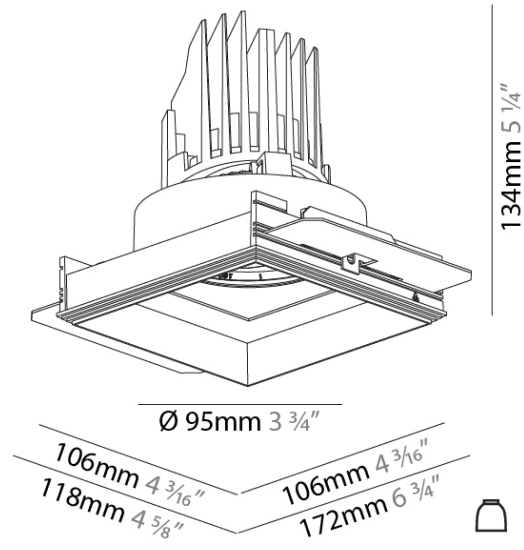

ELECTRICAL
Lamp Type: LED (Zhaga Standard)
Input Wattage (W): 15.5
Total Output Wattage (W): 14.5
Dimming: Tri-Mode (Non-Dimming and Phase Dimming (120Vac only) and 0-10V Dimming)
Driver Included: No
Driver Location: Recessed Housing
Driver Type: Constant Current - Universal
Driver Class: Class 2
Housing: See components
Input Voltage (V): 120 - 277
Constant Current (MA): 500

LED
Number of LEDs: 1
Color Temperature (°K): 2700 / 3000 / 3500 / 4000
Max. Delivered Lumen (lm): 940 / 980 / 1029 / 1050
Nominal Lumen (lm): 1386 / 1438 / 1511 / 1542
CRI: >90 CRI
Efficiency (%): 87.9 / 88.4 / 87.9
Lamp Life (hrs): 50000
Upon Request: RGB-W Tunable White Special Color Temperature Special LED

OPTICAL
Reflector: 20 / 40 / 60
Adjustability: Rotational 355°; Tilt 30°
Upon Request: Special Beam Angles

RATINGS AND CERTIFICATIONS
Zaneen Inc. © 2022, 10000 880-3382, F 416-247-9319, www.zaneen.com

Available for international specifications by adding "INT" at the end of the existing Model #. For assistance on 'custom' specifications, contact zteam@zaneen.com.
Certified by: Certified for North American Standards
In a constant effort to supply the best product, we reserve the right to change specifications or materials without notice. The most recent specification sheets are found at zaneen.com
IP rating: IP20